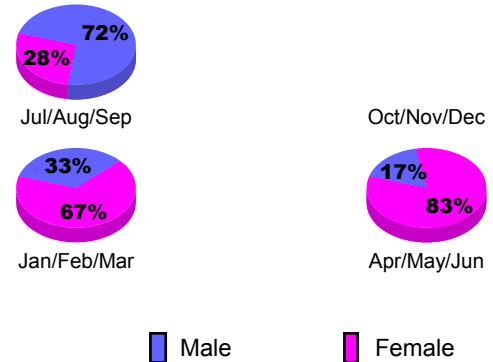

MEMBERSHIP

Month	Net Memb Goal	Actual New Memb	Actual Dropped Memb	Gain/Loss of Memb
2012-2013				
Jul/Aug/Sep		36	37	-1
Oct/Nov/Dec		16	58	-42
Jan/Feb/Mar		46	21	25
Apr/May/June		66	47	19
Totals		164	163	1

Club Results 2012-2013
Goal, New, Dropped, Gain/Loss

Membership Results 2012-2013
Goal, New, Dropped, Gain/Loss

YTD Status Quo Clubs 2012-2013

Status Quo Clubs Compared to Status Quo Members

Gender Comparison 2012-2013