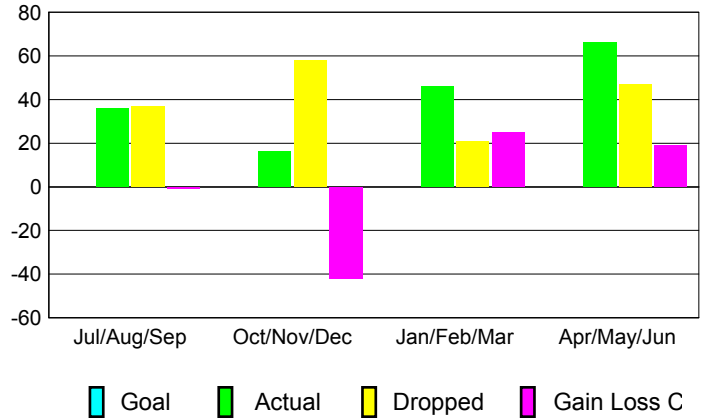

GMT: **Kenneth Schwols**

Location: **KANSAS**

GMT CA: **1**

CLUBS

Month	New Club Goal	Actual New Clubs	Actual Dropped Clubs	Gain/Loss of Clubs
2012-2013				
Jul/Aug/Sep		0	0	0
Oct/Nov/Dec		0	2	-2
Jan/Feb/Mar		0	0	0
Apr/May/June		1	0	1
Totals		1	2	-1

MEMBERSHIP

Month	Net Memb Goal	Actual New Memb	Actual Dropped Memb	Gain/Loss of Memb
2012-2013				
Jul/Aug/Sep		36	37	-1
Oct/Nov/Dec		16	58	-42
Jan/Feb/Mar		46	21	25
Apr/May/June		66	47	19
Totals		164	163	1

Club Results 2012-2013
Goal, New, Dropped, Gain/Loss

Membership Results 2012-2013
Goal, New, Dropped, Gain/Loss

YTD Status Quo Clubs 2012-2013

Status Quo Clubs Compared to Status Quo Members

Gender Comparison 2012-2013