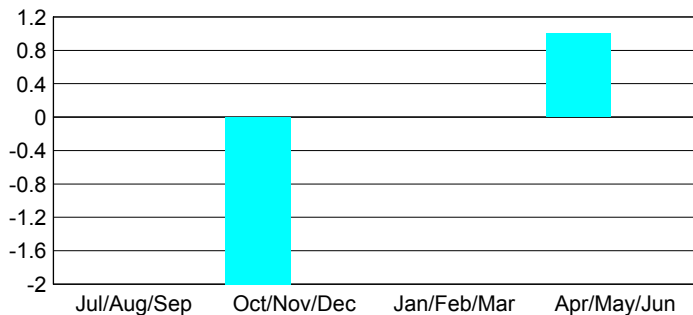

MEMBERSHIP

Month	Net Memb Goal	Actual New Memb	Actual Dropped Memb	Gain/Loss of Memb
2012-2013				
Jul/Aug/Sep		36	37	-1
Oct/Nov/Dec		16	58	-42
Jan/Feb/Mar		46	21	25
Apr/May/June		66	47	19
Totals		164	163	1

Club Results 2012-2013
Goal, New, Dropped, Gain/Loss

Membership Results 2012-2013
Goal, New, Dropped, Gain/Loss

YTD Status Quo Clubs 2012-2013

Status Quo Clubs Compared to Status Quo Members

Gender Comparison 2012-2013

Club Gain/Loss 2012-2013

Membership Gain/Loss 2012-2013