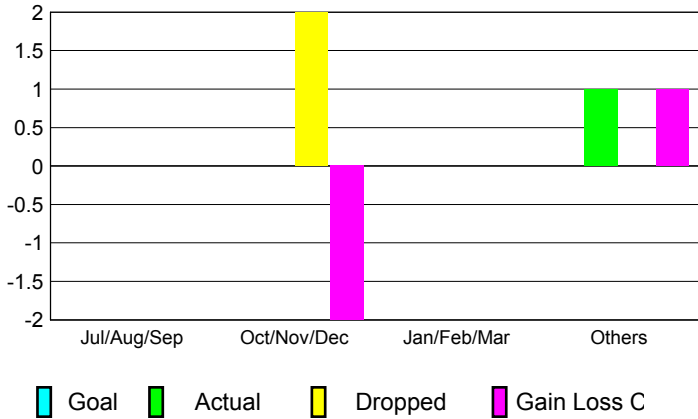

GMT: **Kenneth Schwols**

Location: **KANSAS**

GMT CA: **1**

CLUBS

Month	New Club Goal	Actual New Clubs	Actual Dropped Clubs	Gain/Loss of Clubs
2012-2013				
Jul/Aug/Sep		0	0	0
Oct/Nov/Dec		0	2	-2
Jan/Feb/Mar		0	0	0
Apr/May/June		1	0	1
Totals		1	2	-1

MEMBERSHIP

Month	Net Memb Goal	Actual New Memb	Actual Dropped Memb	Gain/Loss of Memb
2012-2013				
Jul/Aug/Sep		36	37	-1
Oct/Nov/Dec		16	58	-42
Jan/Feb/Mar		46	21	25
Apr/May/June		66	47	19
Totals		164	163	1

Club Results 2012-2013
Goal, New, Dropped, Gain/Loss

Membership Results 2012-2013
Goal, New, Dropped, Gain/Loss

YTD Status Quo Clubs 2012-2013

Status Quo Clubs Compared to Status Quo Members

Gender Comparison 2012-2013